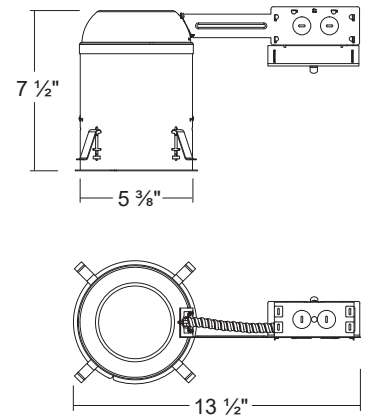

H500ICRA

5" IC Air-Tight Incandescent Remodel Housing (Max. 75W)

Dimensions

ORDERING INFORMATION

Model No.	Description
H500ICRA	5" IC Air-Tight Incandescent Remodel Housing (Max. 75W)

SPECIFICATION

Junction Box

- Listed for through branch circuit wiring
- Contains one 1-1/8", six 7/8" knockouts and four Romex pryouts with strain relief

Remodel Clips

- Four Remodel clips secure housing and accommodates 1/2" and 5/8" ceiling materials.